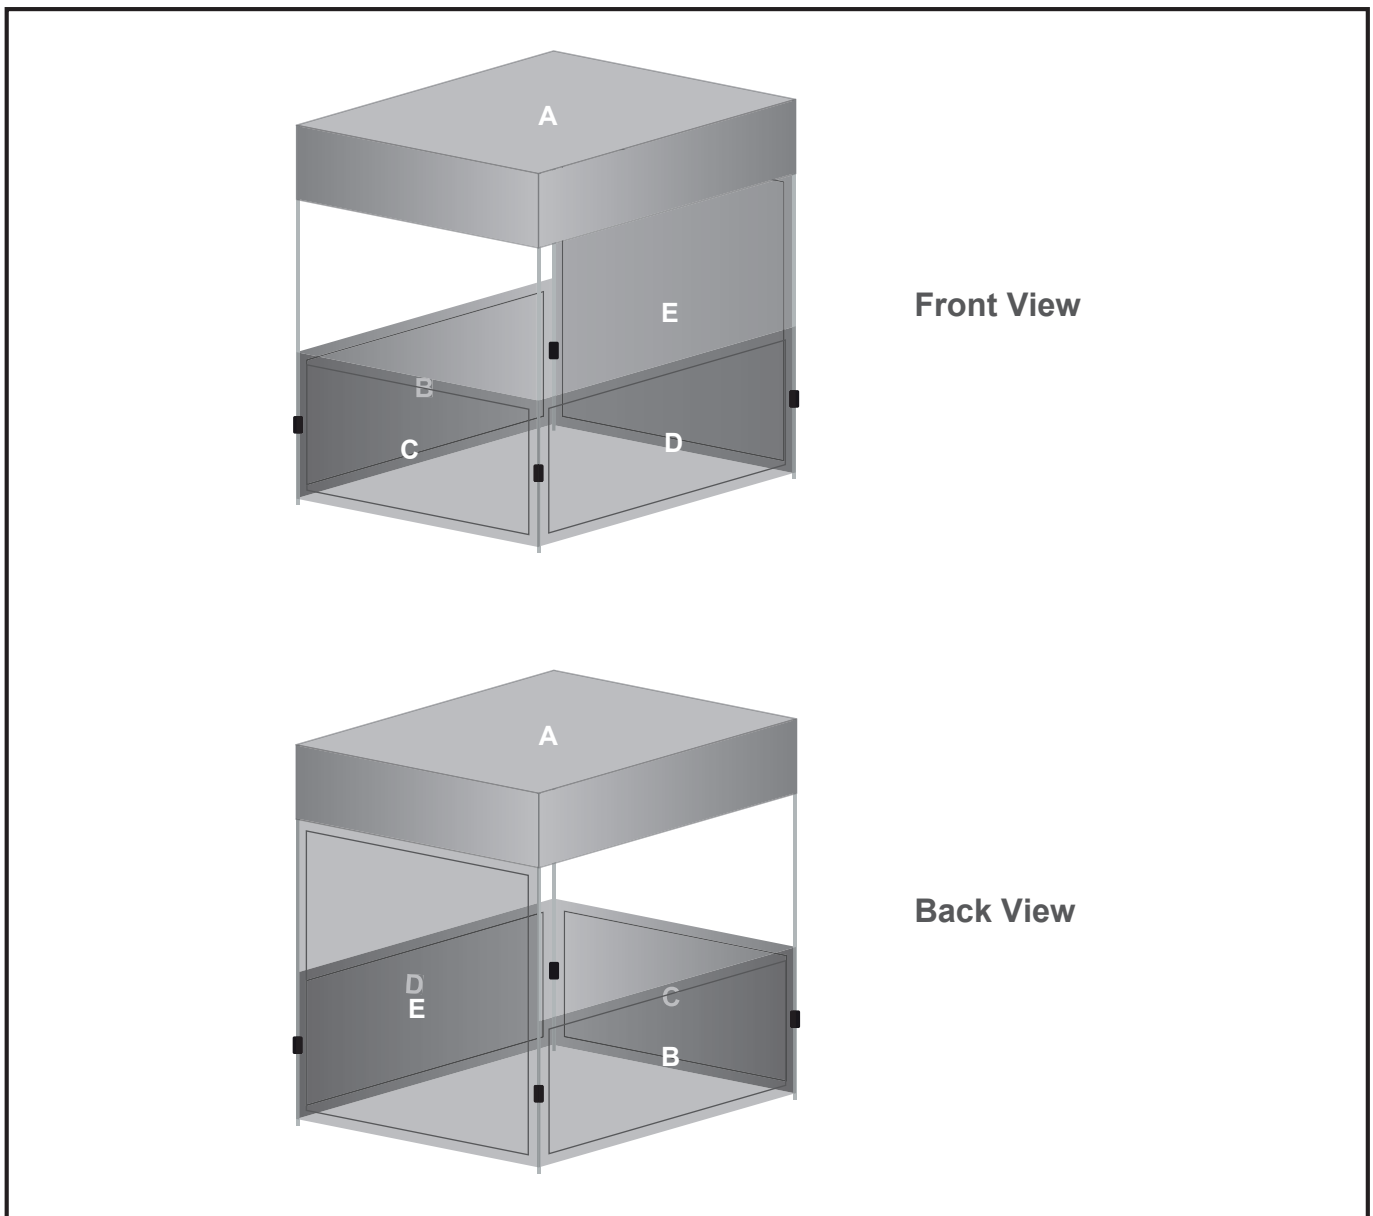

# DISPLAY-2038

Ovation Gazebo 1.5x1.5m Kiosk - 3 Half walls - 1 Full wall

## Need to know:

- Roof and walls can be printed on one side only. Printed walls can be setup to face inwards or outwards. Please see template for detailed placement.
- Acceptable file types for artwork: .pdf - minimum 100dpi at 100% - 200dpi at 50% - 400dpi at 25%
- Convert all text to curves / paths

## Branding Options:

**Position: A - Roof**

Size: 2270mm wide x 2270mm high

**Position: B - C - D - Half walls**

Size: 1586mm wide x 1081mm high

**Position: E - Full wall**

Size: 1586mm wide x 2060mm high